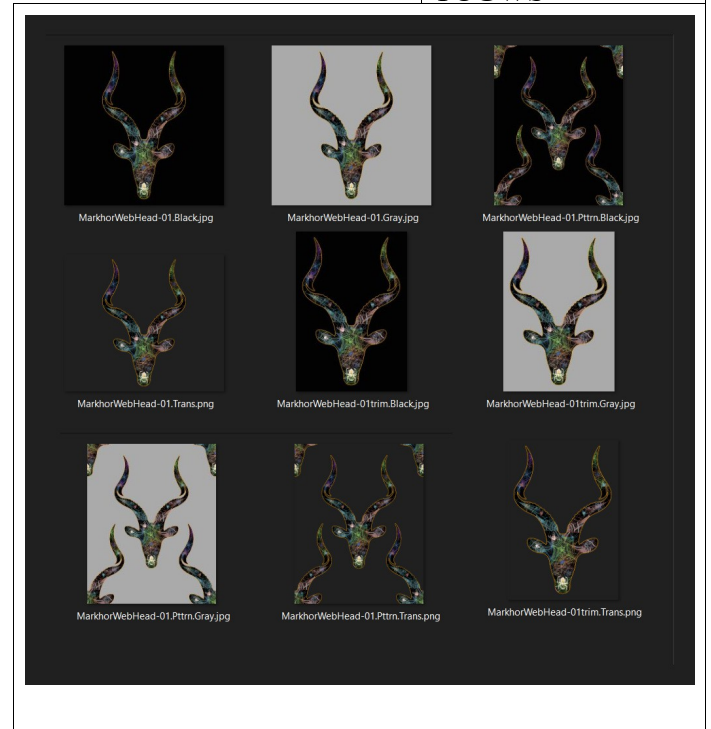

Each group has a set of backgrounds, generally a transparent, black and gray. One or more repeating pattern layouts are available. The full selections of available textures are in-world at the Milda Region location. Set-1 contains the repeating pattern with a single head in the middle and quarters in each corner.

The transparent images are best for materials that you can change the background color independently on. These are used in their full size for RL clothing at RedBubble.com, Society6.com and other sites.

The most current Terms of Sales and Service are at <http://sl.thunderchild.net>

Please do not resale these textures and patterns by themselves. They must be part of a build and not as Full Permissions. (Full Perm). Refer to the Second Life Terms of Service <https://www.lindenlab.com/legal/second-life-terms-and-conditions>

If you have any questions or comments, please contact me at any of the following.

Suggestion Drop Boxes at Milda

<http://maps.secondlife.com/secondlife/Milda/205/161/55>

Facebook page

<https://www.facebook.com/AJLeibengeist/>

IM me or email me

ajleibengeist@thunderchild.net

Thanks Again!

AJ